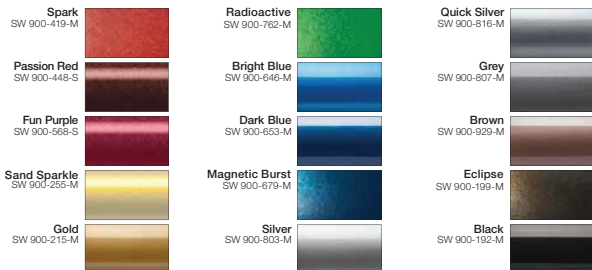

Gloss Metallic

The colours displayed are representative of the vinyl colour but may vary from actual material. Not all colours and variations may be available or shown above.