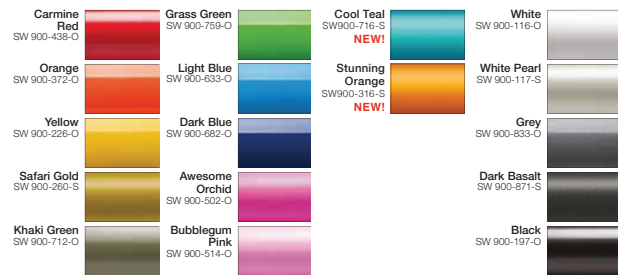

Pearl

Satin